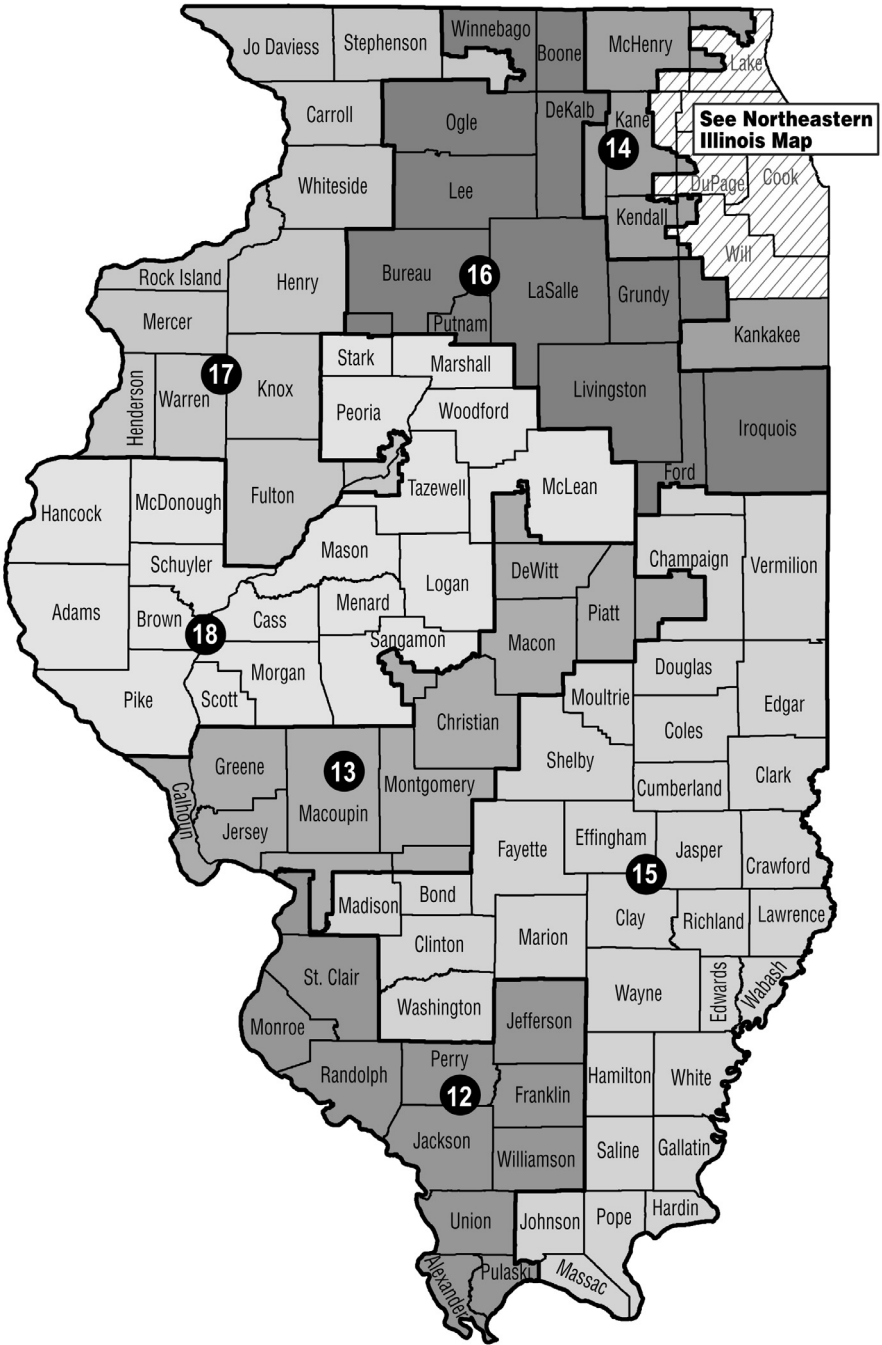

Congressional Districts of Illinois

Congressional Districts of Northeastern Illinois